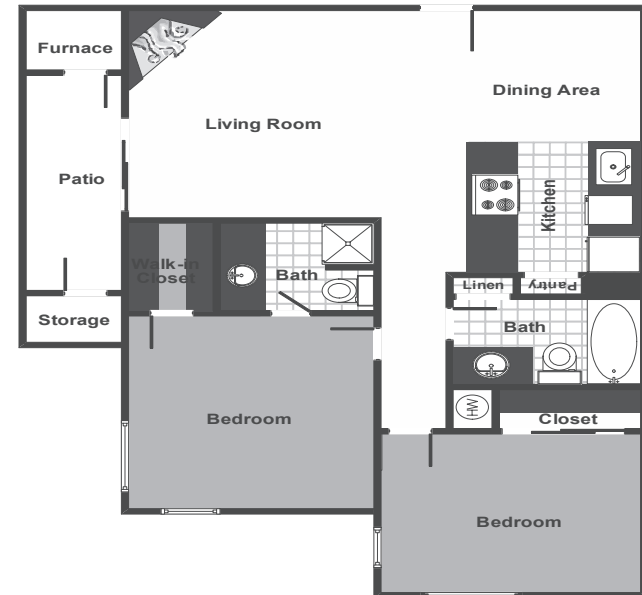

Apartment Features:

- ☉ Private entry
- ☉ Private balcony/patio
- ☉ Spacious closets
- ☉ Modern electric kitchens w/pantry
- ☉ Exceptional storage space!
- ☉ Large open floor plan
- ☉ Custom painted fireplace mantel
- ☉ Color-coordinated interior
- ☉ Wood-burning fireplace**

*please call for details
**in select homes

The Sparrow

One Bedroom/One Bath 624sqft

Rent: \$ _____

Deposit: \$ _____

The Dove

One Bedroom/One Bath 682sqft

Rent: \$ _____

Deposit: \$ _____

The Meadowlark

Two Bedroom/One Bath 744sqft

Rent: \$ _____

Deposit: \$ _____

The Concord

Two Bedroom/Two Bath 808sqft

Rent: \$ _____